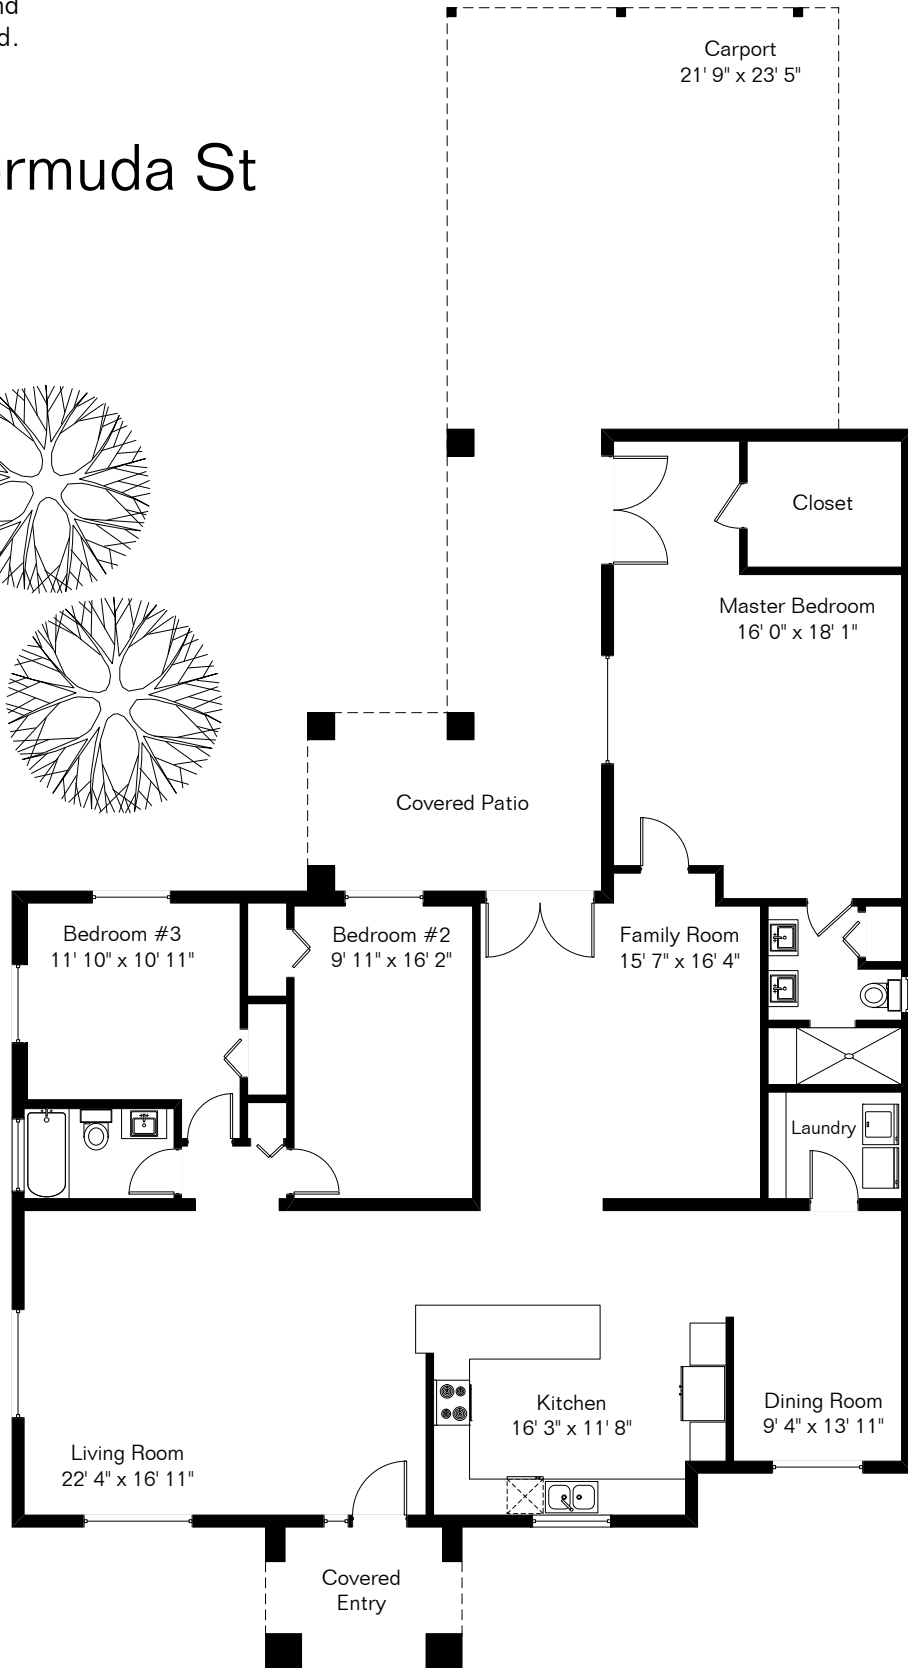

The square footages and room size information are deemed to be reliable but are not guaranteed and should be independently verified.

# 4458 E Bermuda St

Site Visit August 2015

Copyright 2015 Floor Plans First! LLC  
All Rights Reserved.

Living Area 2,179 Sq Ft

[www.FloorPlansFirst.com](http://www.FloorPlansFirst.com)

Toll Free (877) 887-1500  
Voice (520) 881-1500  
Fax (520) 791-7701